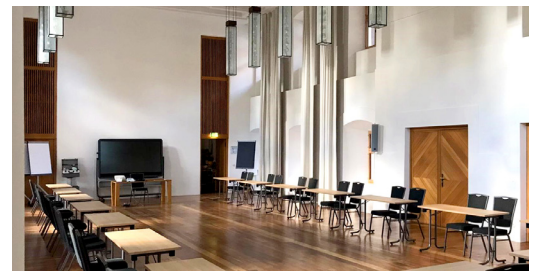

The room Schloßsaal is located on the first floor of the castle and has 165 square metres. The arrangement of the seating is flexible. This classy room is perfectly suited for conferences and large events.

Equipment

Video/Audio

- High-performance projector HD 8.500 ANSI lumens, projection surface 4.5 x 3 m (14 sqm)
- High-end sound system
- Microphone system (wireless, clip-on / hand-held)
- Central room control with touch display
- Separate port for production desk or production room
- Catchbox

As well as notepad and pen for each participant

Capacity

				
U-shape	Boardroom style	Classroom style	Round table	Theatre style
44	–	80	50	120