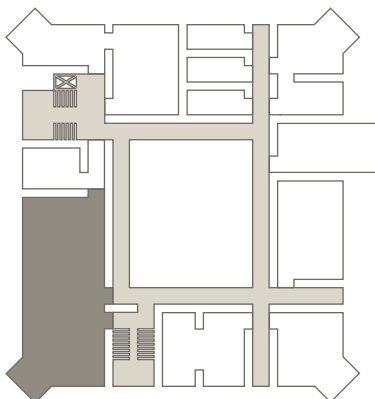

The room Schloßsaal is located on the first floor of the castle and has 165 square metres. The arrangement of the seating is flexible. This classy room is perfectly suited for conferences and large events.

Internet

- WLAN/LAN
- Exclusive, individually nameable WLAN with 100 Mbit/s bandwidth

And...

- Room can be darkened electrically
- Dial extension -934 for immediate support

Upon request at no extra cost

- Lectern, speaker podium
- Welcome desk with screen

As well as notepad and pen for each participant

Capacity

				
U-shape	Boardroom style	Classroom style	Round table	Theatre style
44	–	80	50	120