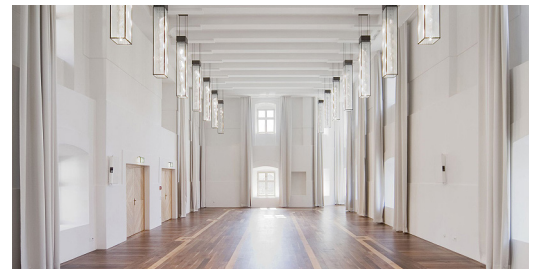

The room Schloßsaal is located on the first floor of the castle and has 165 square metres. The arrangement of the seating is flexible. This classy room is perfectly suited for conferences and large events.

Equipment

Video/Audio

- High-performance projector HD 8.500 ANSI lumens, projection surface 4.5 x 3 m (14 sqm)
- High-end sound system
- Microphone system (wireless, clip-on / hand-held)
- Central room control with touch display
- Separate port for production desk or production room
- Catchbox