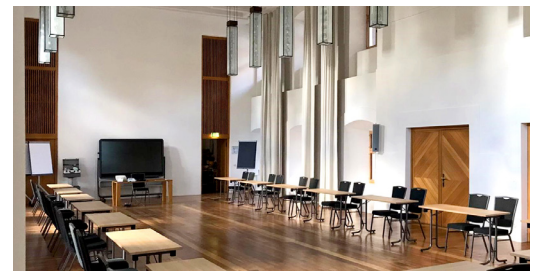

Upon request at no extra cost

- Lectern, speaker podium
- Welcome desk with screen

As well as notepad and pen for each participant