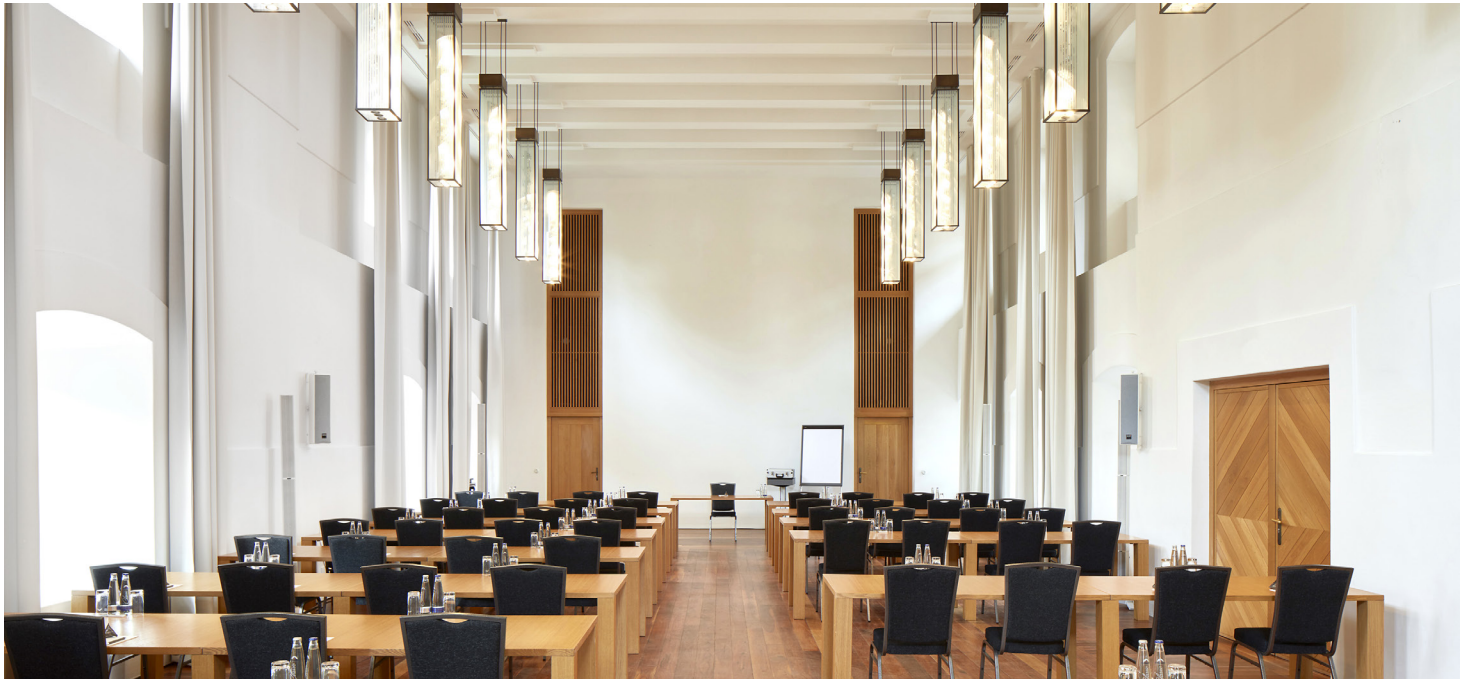

The room Gutshof-Saal is located on the first floor of the *Gutshof* and has 250 square metres. The arrangement of the seating is flexible. This impressive room is perfectly suited for conferences and large events.

As well as notepad and pen for each participant

Capacity

				
U-shape	Boardroom style	Classroom style	Round table	Theatre style
50	40	130	50	180

The room Schloßsaal is located on the first floor of the castle and has 165 square metres. The arrangement of the seating is flexible. This classy room is perfectly suited for conferences and large events.