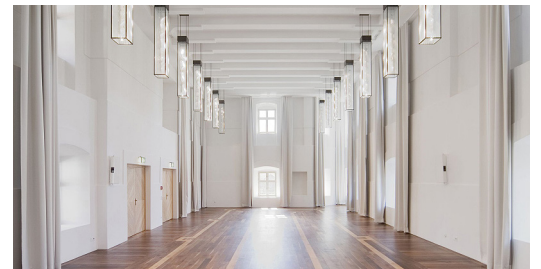

As well as notepad and pen for each participant

Capacity

				
U-shape	Boardroom style	Classroom style	Round table	Theatre style
50	40	130	50	180

The room Schloßsaal is located on the first floor of the castle and has 165 square metres. The arrangement of the seating is flexible. This classy room is perfectly suited for conferences and large events.