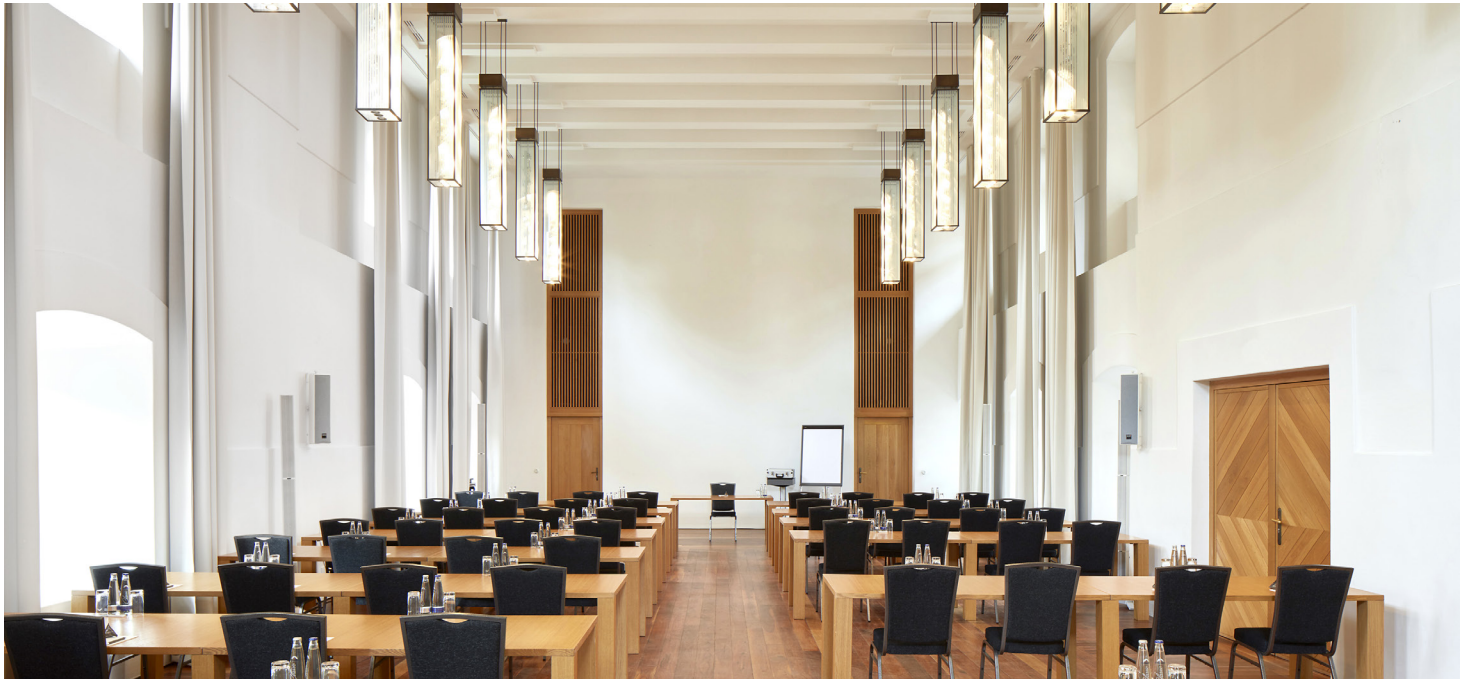

As well as notepad and pen for each participant

Capacity

				
U-shape	Boardroom style	Classroom style	Round table	Theatre style
50	40	130	50	180

The room Schloßsaal is located on the first floor of the castle and has 165 square metres. The arrangement of the seating is flexible. This classy room is perfectly suited for conferences and large events.