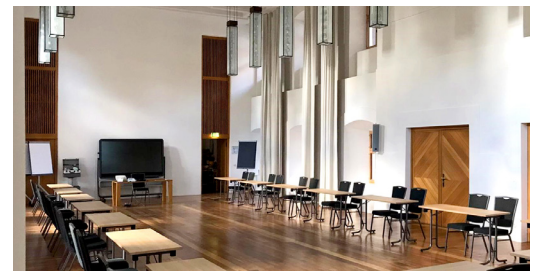

The room Gutshof-Saal is located on the first floor of the *Gutshof* and has 250 square metres. The arrangement of the seating is flexible. This impressive room is perfectly suited for conferences and large events.

As well as notepad and pen for each participant

Capacity

				
U-shape	Boardroom style	Classroom style	Round table	Theatre style
50	40	130	50	180

The room Schloßsaal is located on the first floor of the castle and has 165 square metres. The arrangement of the seating is flexible. This classy room is perfectly suited for conferences and large events.

As well as notepad and pen for each participant

Capacity

				
U-shape	Boardroom style	Classroom style	Round table	Theatre style
44	–	80	50	120

The rooms in category L are located in the castle or the *Gutshof* and have 74 to 109 square metres. The technical equipment is state-of-the-art and ideal for intensive collaboration and digital exchange in large groups.