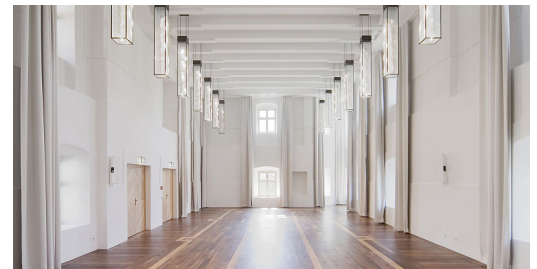

As well as notepad and pen for each participant

Capacity

				
U-shape	Boardroom style	Classroom style	Round table	Theatre style
50	40	130	50	180

The room Schloßsaal is located on the first floor of the castle and has 165 square metres. The arrangement of the seating is flexible. This classy room is perfectly suited for conferences and large events.